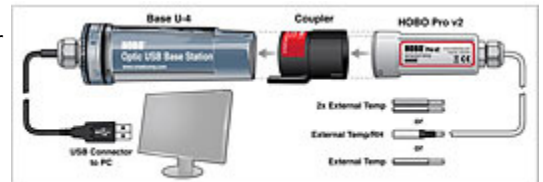

Features:

Optical Interface for data transfer - [click to zoom](#)