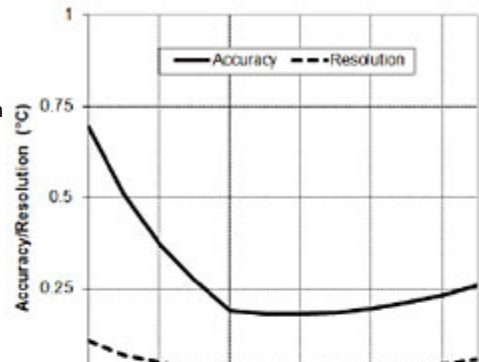

Accuracy: Â±0.21Â°C from 0Â° to 50Â°C (Â±0.38Â°F from 32Â° to 122Â°F); see Plot A
 Resolution: 0.02Â°C at 25Â°C (0.04Â°F at 77Â°F); see Plot A

Response time

(typical to 90%)
 U23-001 Internal sensor: 40 minutes in air moving 1 m/sec
 U23-002 external temperature sensor: 5 minutes in air moving 1 m/sec
 U23-003 and U23-004 external sensors: 3 minutes in air moving 1 m/sec; 30 seconds in stirred water

Accuracy: $\hat{A}\pm 2.5\%$ from 10% to 90% RH (typical), to a maximum of $\hat{A}\pm 3.5\%$ including hysteresis. See Plot B for full range.

Resolution: 0.03%

Response time

(typical to 90%)

U23-001: 40 minute in air moving 1 m/sec with protective cap