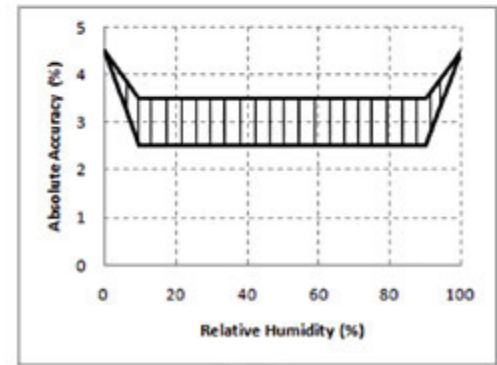

Plot B

HOBO® Data Loggers

1-800-LOGGERS