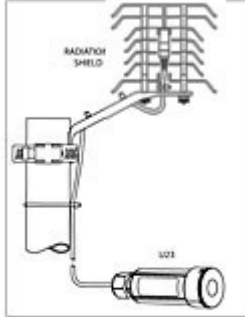

HOBO U23 Pro v2 External Temperature Data Logger - U23-004

Measures:

Temperature

Features:

Qty	1-9	10-99	100+
$US	$145	$135	$123

Contact Onset at 1-800-564-4377

Sensor mounted in solar radiation shield - [click to zoom](#)