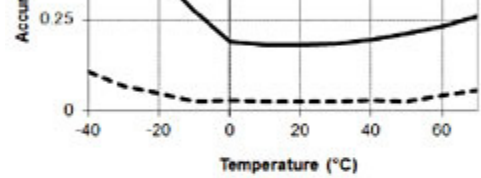

ASA styrene polymer housing and mounting clamp; polypropylene protective cap; Buna-N o-ring(s)

U23-001, U23-002 only: ASA styrene polymer RH sensor cap; modified hydrophobic polyethersulfone membrane

Cables:

U23-001: No cables

U23-002: One 184 cm (6 ft.) PVC cable; sensor diameter 1 cm (0.38 in.)

U23-003: Two 184 cm (6 ft.) PVC cables; sensor diameter 0.5 cm (0.20 in.)

U23-004: One 184 cm (6 ft.) PVC cable; sensor diameter 0.5 cm (0.20 in.)

Environmental rating: Electronics housing is NEMA 6P equivalent (tolerant of brief submergence)

Units with RH sensors are NEMA 4 equivalent (splash-resistant)

Launch modes: Immediate start; delayed start

Logging interval: Fixed-rate or multiple logging intervals, with up to 8 user-defined logging intervals and durations; logging intervals from 1 second to 18 hours (refer to HOBOWare software manual)

Offload modes: Offload while logging; stop and offload

Battery indication: Battery voltage can be viewed in status screen and optionally logged in datafile. Low battery indication in datafile.

Weight:

U23-001: 57 g (1.5 oz)

U23-002: 118 g (3.1 oz)

U23-003: 138 g (3.7 oz)

U23-004: 102 g (2.7 oz)

Dimensions: Housing measures 10.2 $\hat{A}$ — 3.8 cm (4.0 $\hat{A}$ — 1.5 in.)

NIST certificate Temperature certificate available for additional charge

The CE Marking identifies this product as complying with the relevant directives in the European Union (EU).

Plot A